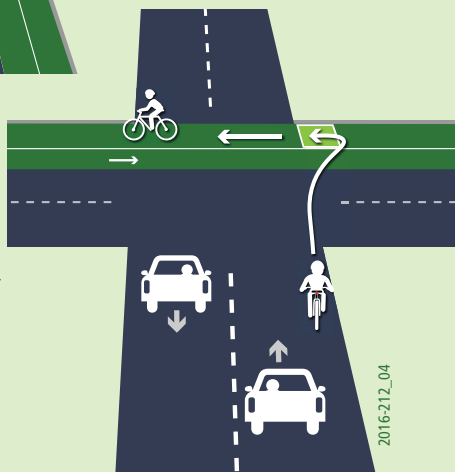

# Bike Boxes

NEW

Right hand turn

Left hand turn

Left hand turn from side street

2016-212\_04

For more information on the O'Connor Street Bikeway visit [ottawa.ca](http://ottawa.ca)

[ottawa.ca](http://ottawa.ca)  
3-1-1      
TTY 613-580-2401