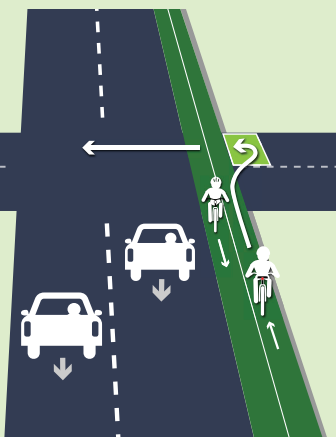

# Bike Boxes

NEW

Right hand turn

Left hand turn

Left hand turn from side street

2016-212\_04

For more information on the O'Connor Street Bikeway visit [ottawa.ca](http://ottawa.ca)

[ottawa.ca](http://ottawa.ca)  
3-1-1      
TTY 613-580-2401