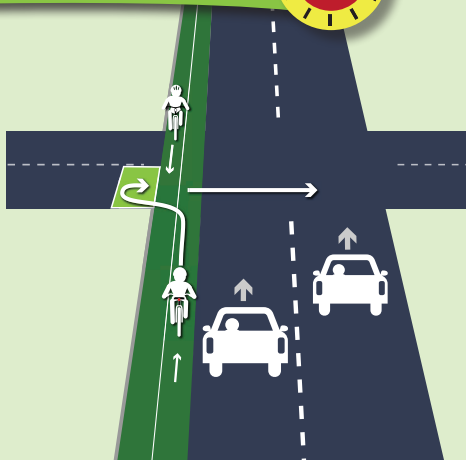

# Bike Boxes

NEW

Right hand turn

Left hand turn

Left hand turn from side street

2016-212\_04

For more information on the O'Connor Street Bikeway visit [ottawa.ca](http://ottawa.ca)

[ottawa.ca](http://ottawa.ca)  
3-1-1      
TTY 613-580-2401